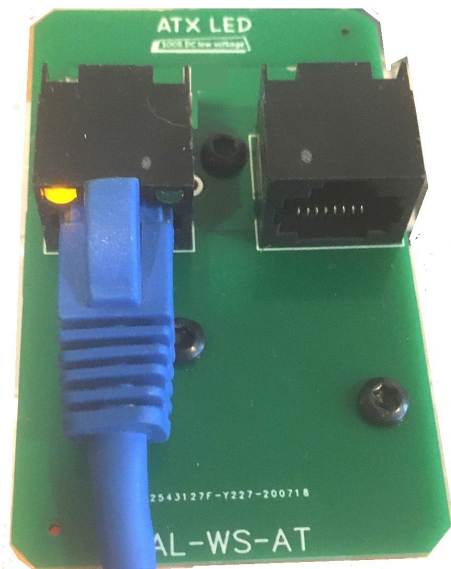

Product Description - AL-WS-Sat wall switch

This switch operates just like any standard residential light switch – however it takes a PoE connection to a PoE switch and cuts it before going to a PoE Light or Fan or other simple device. This is an 802.3af/at Mode A device, and can switch up to 50 watts

For 3-way operation – two switches can be connected back to back.

Specifications

Input Connector to 802.3af or 802.3at PSE	RJ45 power mode A – 1&2 and 3&6 – either polarity
Output Connector to PoE PD	RJ45 power mode A – 1&2 and 3&6 – either polarity
Built In PoE tester	LED Display the presence of a PSE
3-Way control	Connect two AL-WS-Sat back to back for 3-Way Operation
Size	115 x 46 x 50 mm
LED / PIR / Fan output	Compatible with Power Only LEDs, Fans